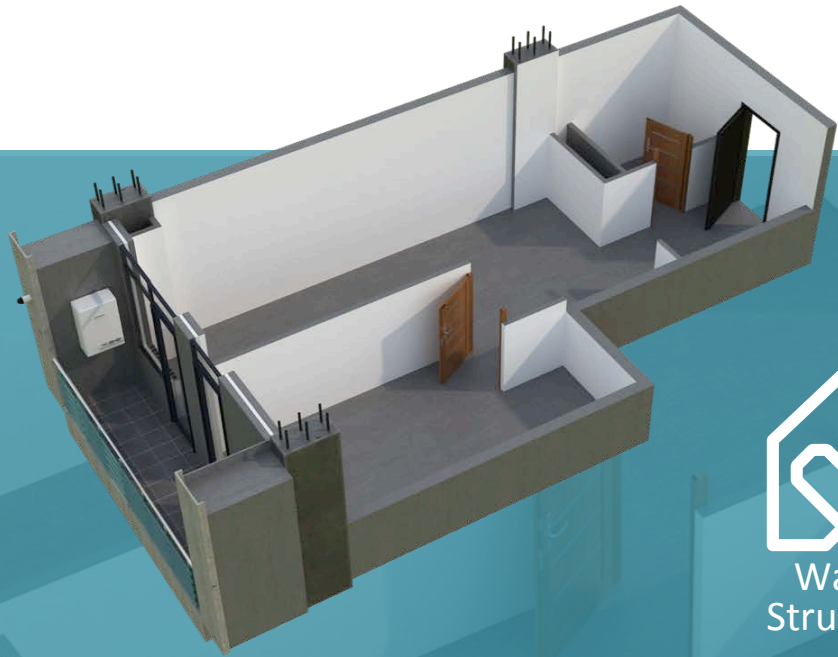

YOUR NEW
WARM HOME

Residential Complex
MEGA GLDANI

The best location in Gldani District

Mega Gldani is a modern and urban residential complex consisting of five architecturally linked residential buildings. **Mega Gldani** will be built in northern Tbilisi, in one of the city's cleanest and calmest neighbourhoods. The site (6g Kerchi Street) is close to the 'Akhmeteli Theatre' tube station, and is barely 500 meters away from one of Gldani's busiest shopping areas.

Construction of **Mega Gldani's** tower has been finished in summer, 2019. At the same time construction of first (A) block has been started. Construction of other three blocks will begin step by step. All four blocks are 11-storey buildings.

The complex is also equipped with an underground car park, well-arranged entrances and quality elevators.

Apartment in Mega Gldani will be delivered with Warm structure – unique proposition from Mega Construction development company. Building with innovative technologies make our building energy efficient.

Warm
Structure

Thermally insulated
triple outer walls

Hollow slabs for
covering the space
between floors

Boilers linked to the
central heating
system

Warm structure - Our unique proposition

Delivering an warm structure implies the following: